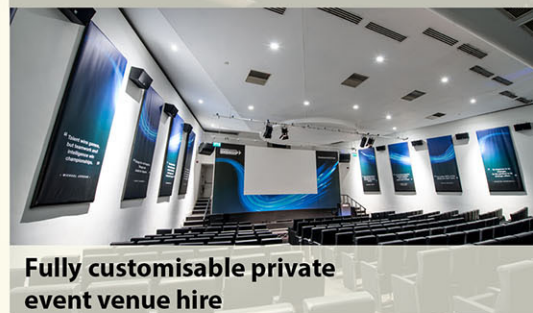

PREMIER DAY DELEGATE PACKAGE

£95
per delegate

Make the ultimate statement with London's most impressive DDR package

For 150 to 277 delegates

A modern, fresh and bright event space overlooking London. Where better to hold a meeting that needs to impress?

Key Package Features

- State-of-the-art auditorium with private entrance
- High definition projection and surround sound
- Buffet lunch overlooking London from a high-rise floor

Included in the Package

- Hire of Millbank Media Centre from 8am and 5pm
- Private, brandable street-level entrance
- DCI compliant cinema print server for HD projection
- Lectern, stage and one hand-held microphone
- Tea & coffee/still & sparkling water
- Hire of high-rise event space for refreshment from 10am to 3pm
- Three course hot and cold buffet lunch
- 60" wall-mounted plasma screens for instant branding
- Free venue Wi-Fi

Enjoy an extended lunch overlooking London

Unique warehouse style venue space

Make a statement in our luxury auditorium

Fully customisable private event venue hire

Entertain and educate at our luxury auditorium. Impress and network with London as your backdrop.