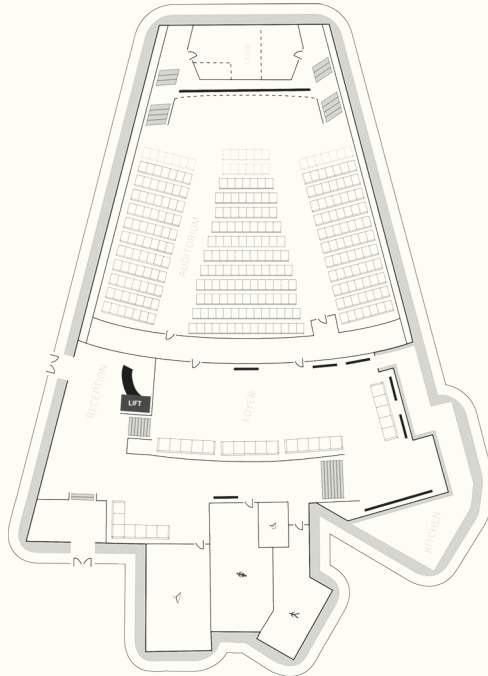

# FLOOR PLAN

Millbank Media Centre

Ground floor

	<b>Theatre Style</b>	<b>Standing Reception</b>	<b>Dinner</b>
Auditorium	277	n/a	n/a
Foyer	n/a	120	60
Terrace	n/a	120	50

*Millbank Tower, 21-24 Millbank, London SW1P 4QP*