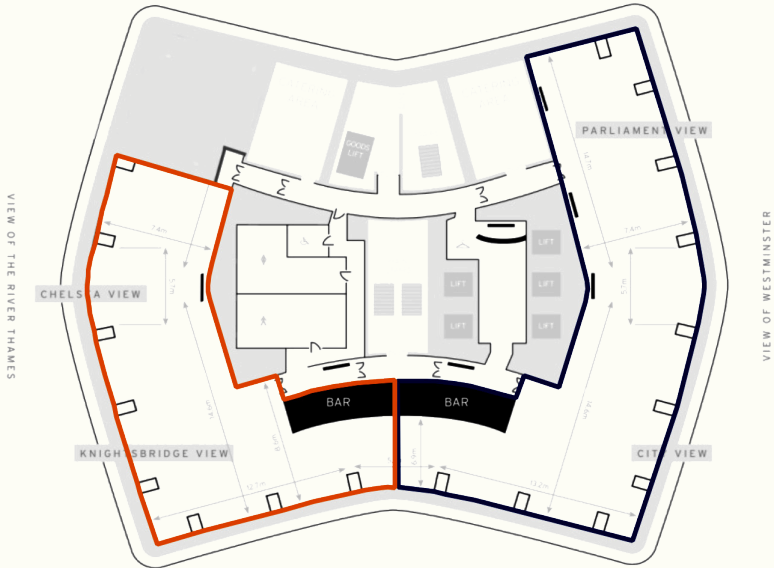

FLOOR PLAN

Altitude 360°

29th floor

	Westminster View	Thames View	Combined
Theatre	140	120	200
U-Shape	50	30	50
Boardroom	70	35	70
Cabaret	100	60	100
Classroom	100	60	100
Dance	140	80	220
Dinner	160	120	350
Cocktail Parties	300	200	600