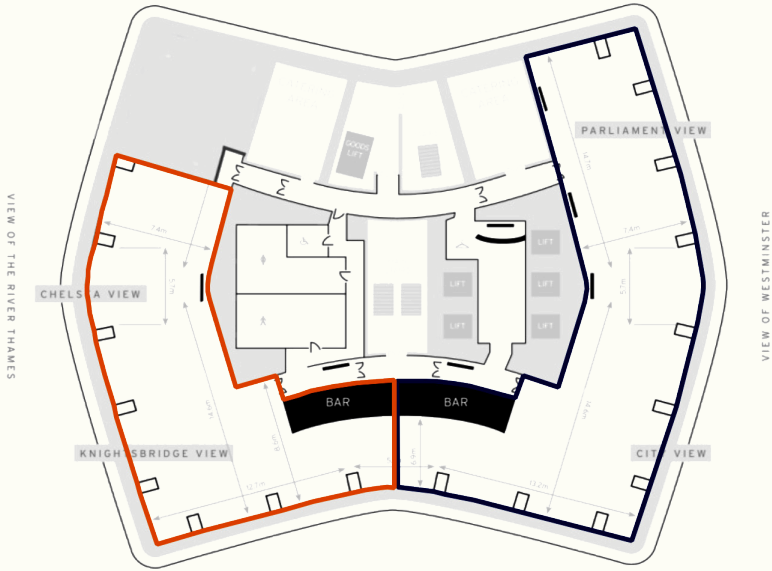

# FLOOR PLAN

Sky Loft

28th floor

|                  | <b>Westminster View</b> | <b>Thames View</b> | <b>Combined</b> |
|------------------|-------------------------|--------------------|-----------------|
| Theatre          | 140                     | 120                | 200             |
| U-Shape          | 50                      | 30                 | 50              |
| Boardroom        | 70                      | 35                 | 70              |
| Cabaret          | 100                     | 60                 | 100             |
| Classroom        | 100                     | 60                 | 100             |
| Dance            | 140                     | 80                 | 220             |
| Dinner           | 160                     | 120                | 350             |
| Cocktail Parties | 300                     | 200                | 600             |