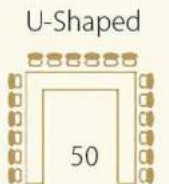

A 360 degree view of the London skyline

Integrated and customisable audiovisual

A flexible meeting and event space

Award shows  
Conferences  
Meetings  
Networking  
Presentations  
Seminars

3 Venues | 360° Views | 1 Location